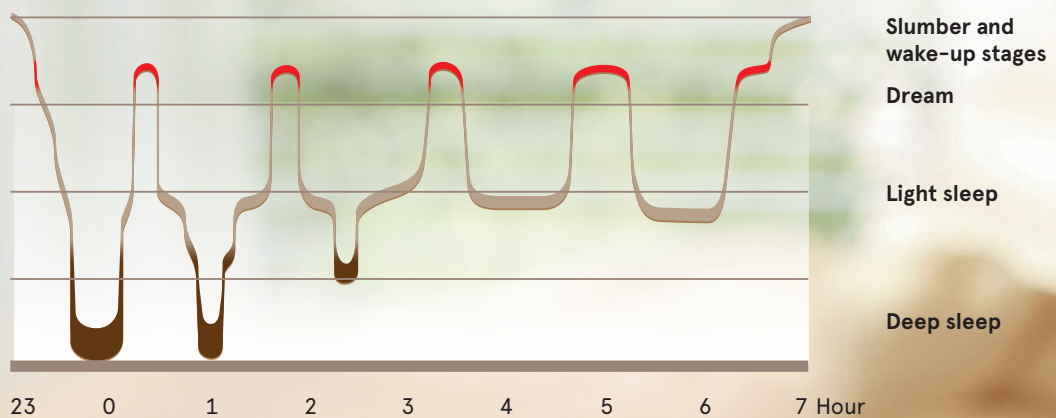

## Simply feel wonderful all over!

The comfort mattresses of the Swissflex® Hybrid Collection combine the advantages of innerspring and foam technologies to create a unique sleeping experience.

In addition, the hybrid system creates a perfect interplay between the mattress and the slat base, as the zones on the mattress and slat base are perfectly adapted to each other.

Healthy sleep occurs in cycles, during which your body goes through various regeneration and processing stages. While you sleep, your brain processes the experiences of the day. We unconsciously recall, sort and organise new learning experiences before storing them in our long-term memory.