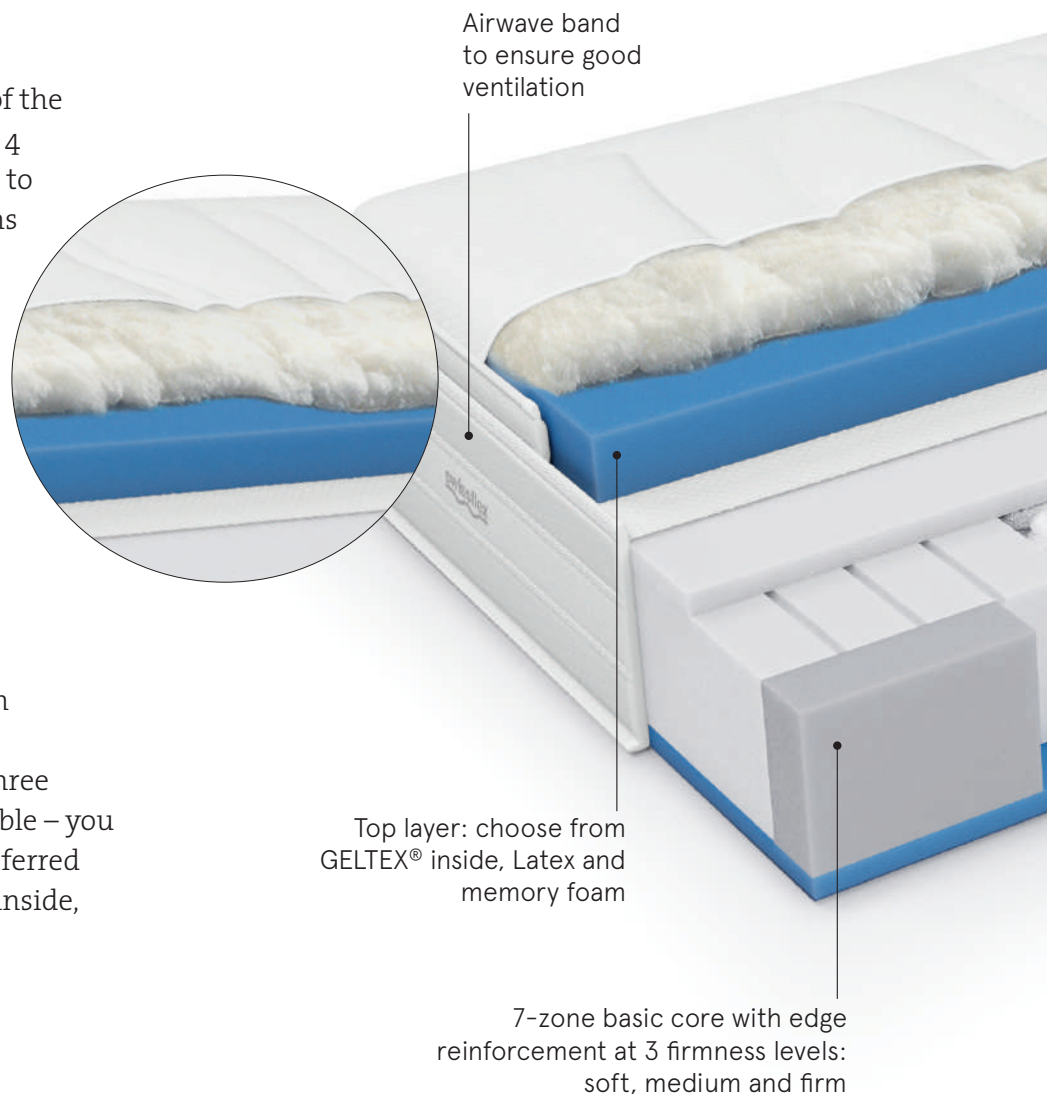

technologies to create unique ergonomic qualities. Our top layers are available in three fabrics, from which you can choose. These top layers are integrated into the mattress so you can control your personal comfort preference.

### GELTEX® inside

Supporting comfort and ventilation

### Swissflex® Slat Bases – Luxury Bedding

The ultimate sleep comfort is completed by the coordinated interplay of the various parts of the body in the mattress and slat base.

The self-regulating Swissflex bridge® spring system adapts completely to every movement of the hybrid mattress and follows it like a shadow. Relief and support, exactly where you need it. This luxury product is available with four different slat base models, as well as in the new Swissflex® Box with its integrated bridge® system.