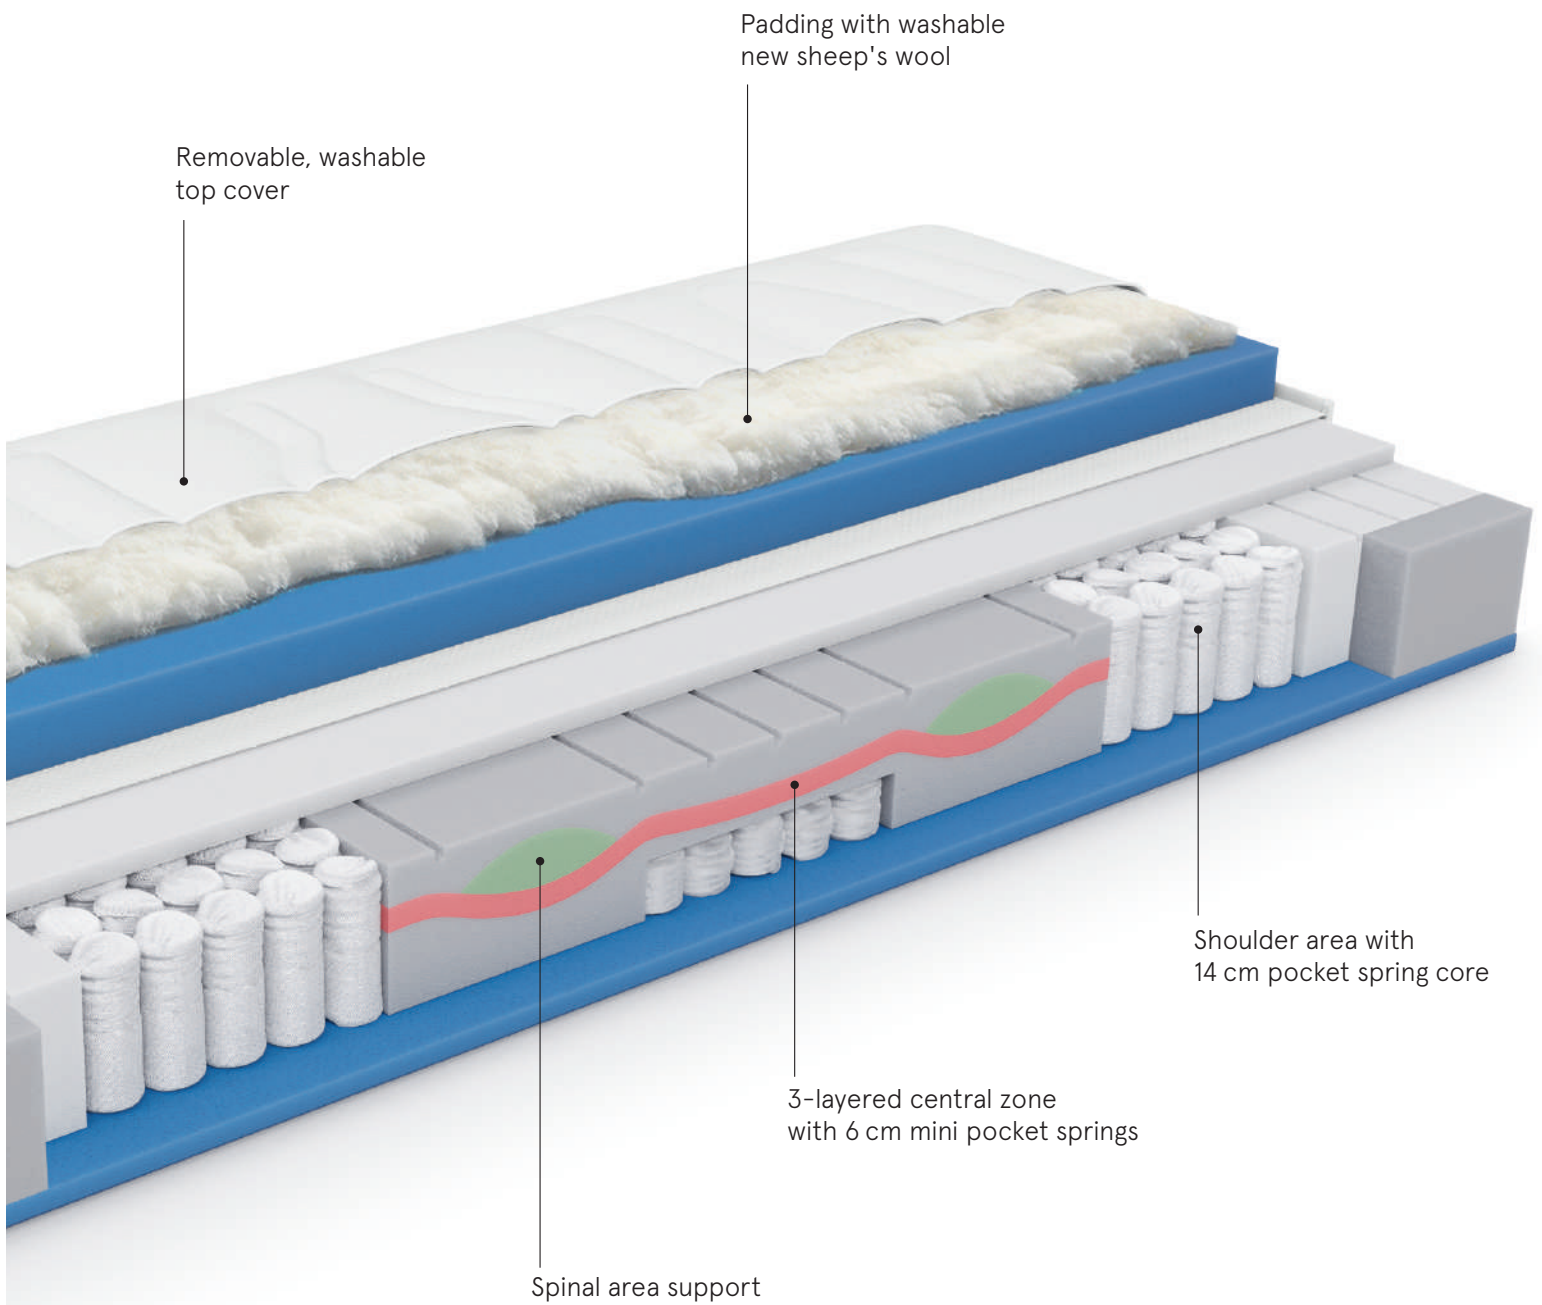

### Visco

Pressure relief and ventilation

For the SF Hybrid 26 model, three different top layers are available – you can choose your personal, preferred sleep comfort from GELTEX® inside, Latex and memory foam.

### Swissflex® Slat Bases – Luxury Bedding

The ultimate sleep comfort is completed by the coordinated interplay of the various parts of the body in the mattress and slat base.

The self-regulating Swissflex bridge® spring system adapts completely to every movement of the hybrid mattress and follows it like a shadow. Relief and support, exactly where you need it. This luxury product is available with four different slat base models, as well as in the new Swissflex® Box with its integrated bridge® system.